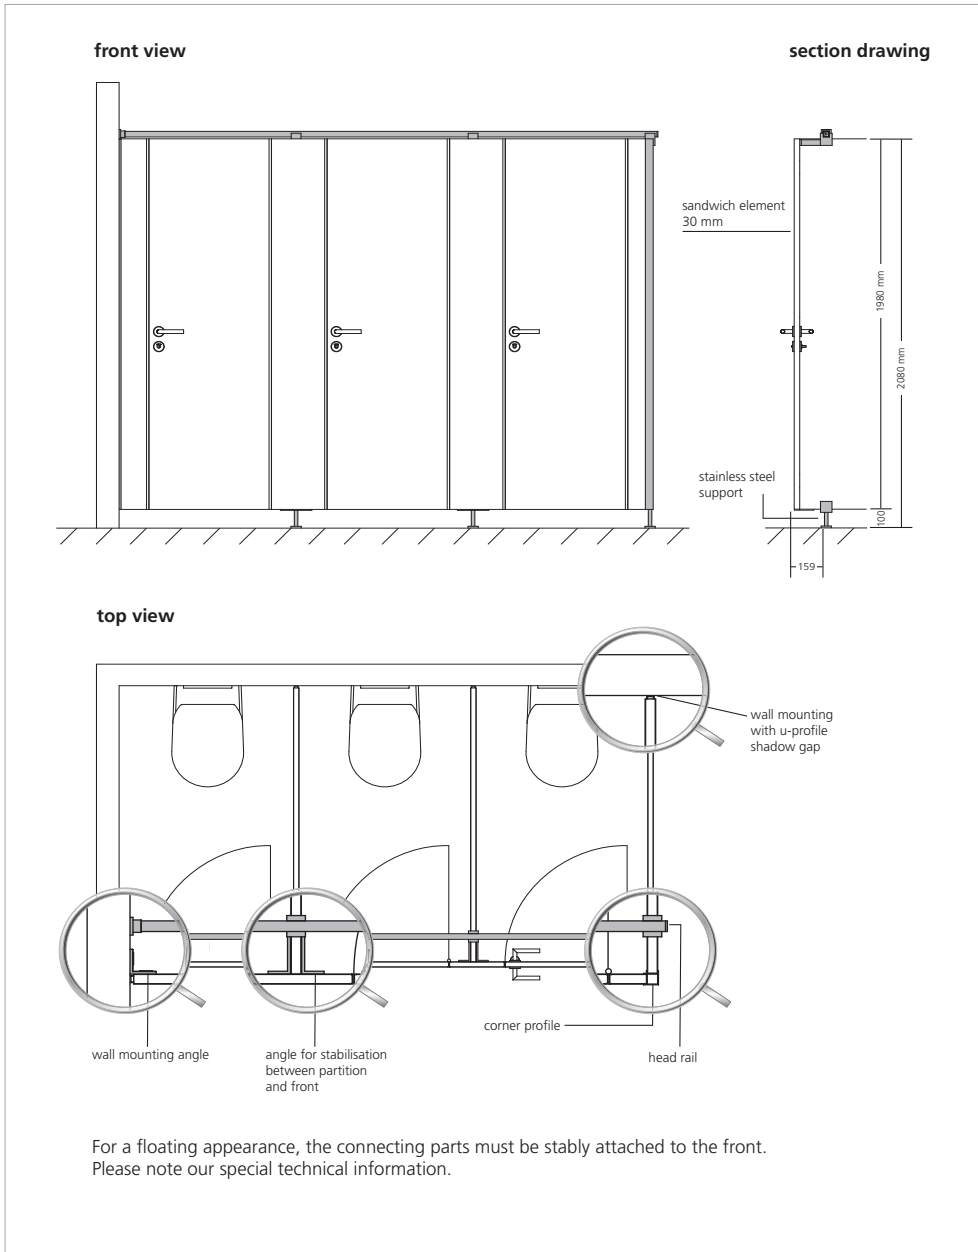

Technical design type PUP30 JUMP