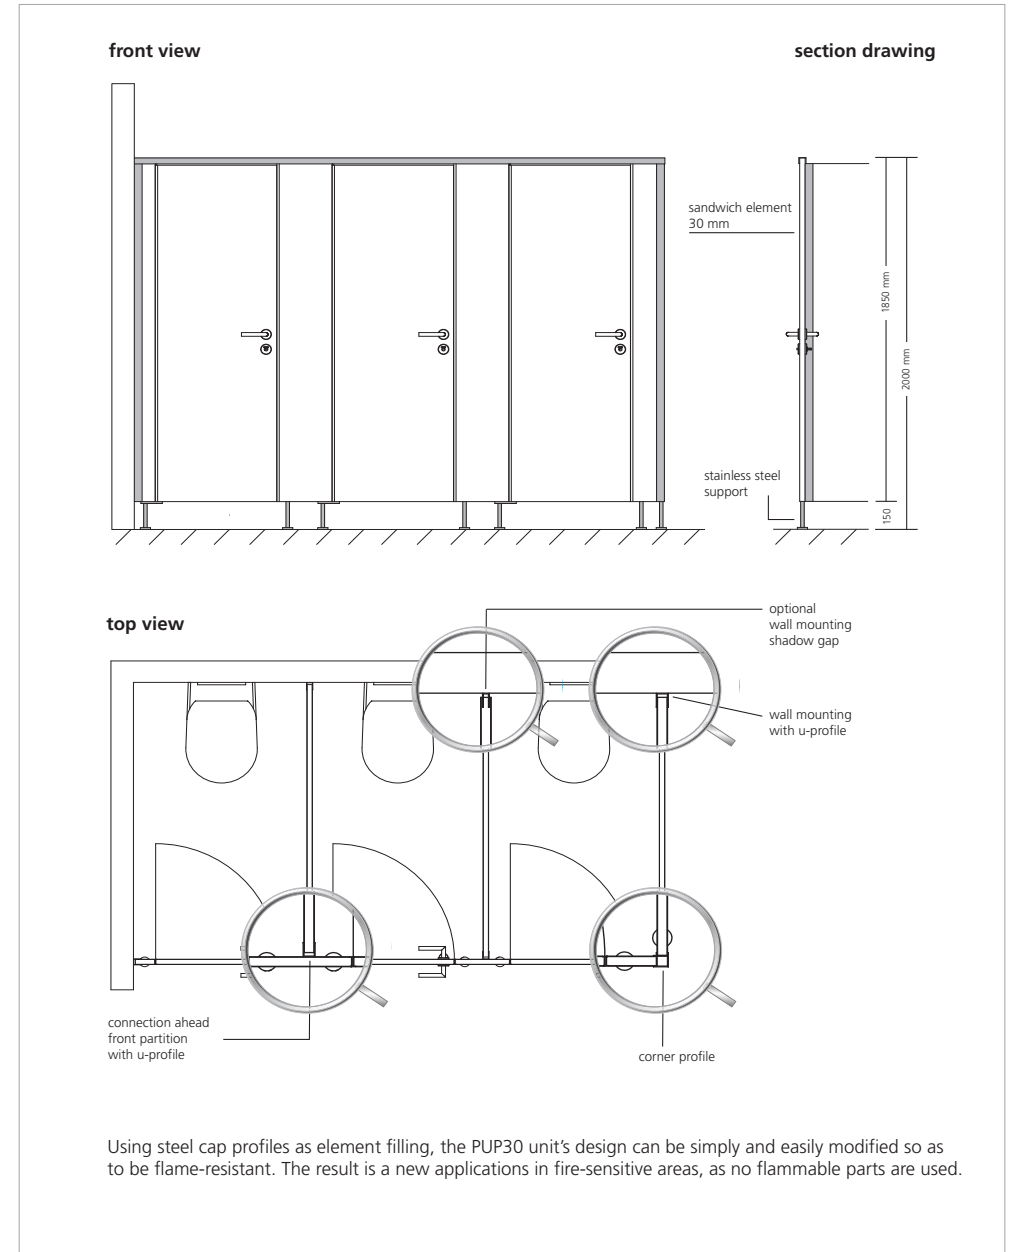

Technical design type PUP30

We reserve the right to make technical alterations.